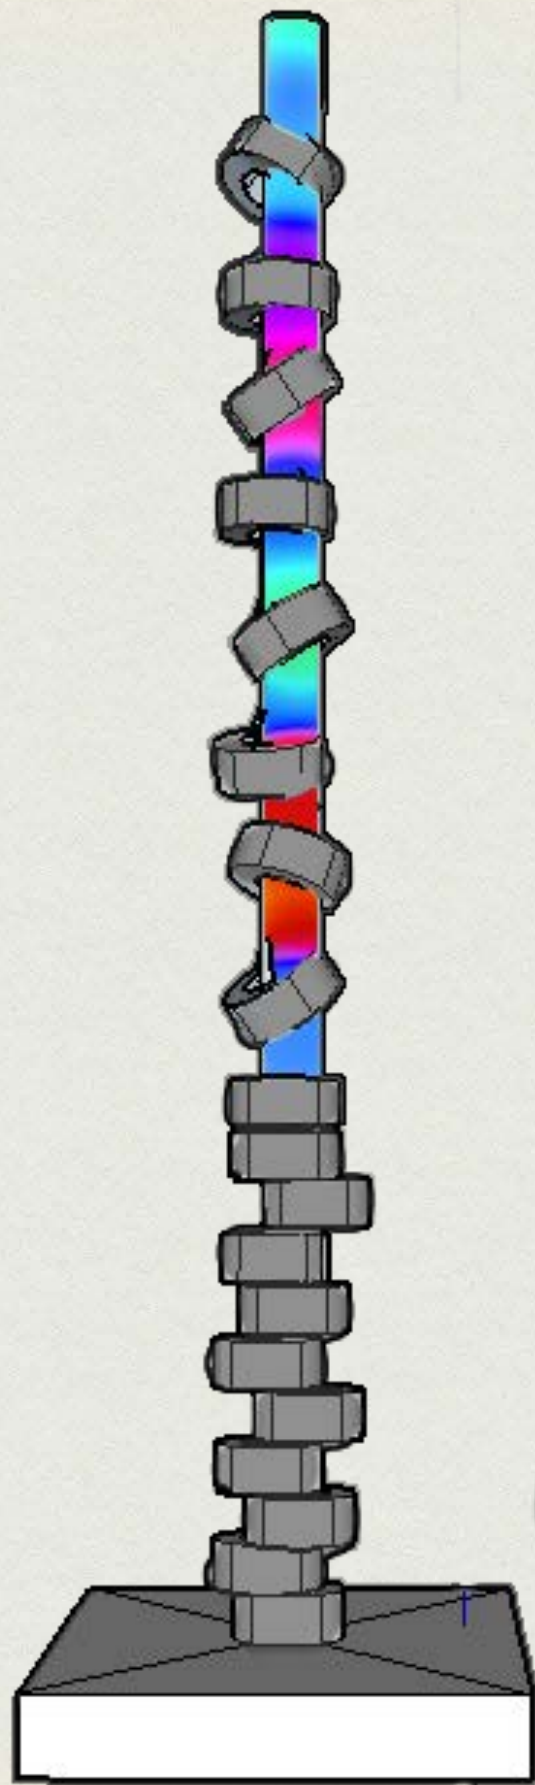

TIRE TREE

Katelyn Ming

- Feeder
- 14 ft collum
- Recycled materials

- Enhances natural instincts
- Exercise tool

MATERIALS

- 21ft telephone pole or steel pole
- 19 recycled tires
- 24 hook-and-eyes, fabricated at MassArt
- 18ft stainless steel chain
- 1 ground plate with ground rods
- Concrete
 - Town welder on the day of installation
- Paint
 - Town telephone pole truck/crane