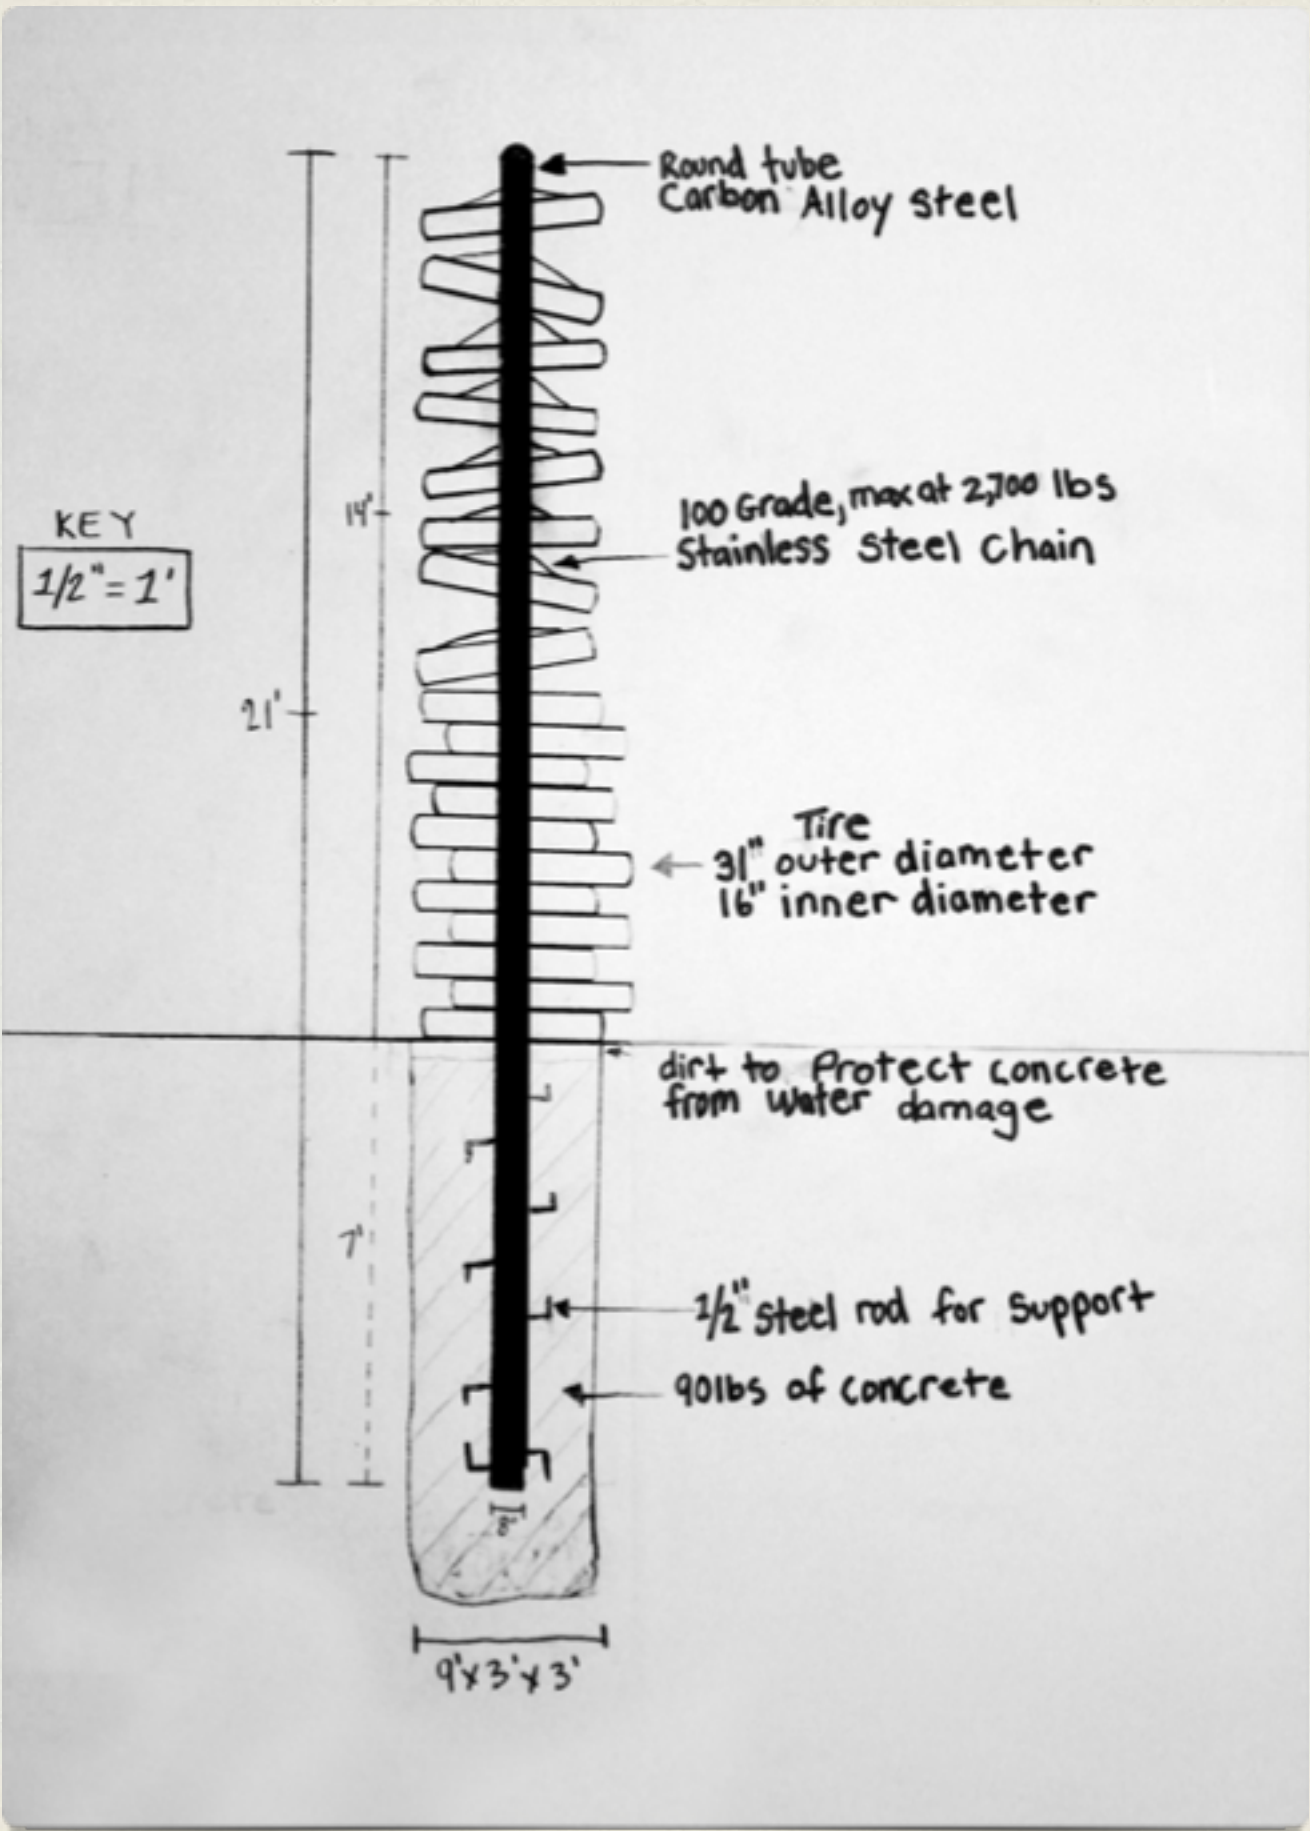

TIRE TREE

Katelyn Ming

- Feeder
- 14 ft collum
- Recycled materials

- Enhances natural instincts
- Exercise tool

MATERIALS

- 21ft telephone pole or steel pole
- 19 recycled tires
- 24 hook-and-eyes, fabricated at MassArt
- 18ft stainless steel chain
- 1 ground plate with ground rods
- Concrete
 - Town welder on the day of installation
- Paint
 - Town telephone pole truck/crane