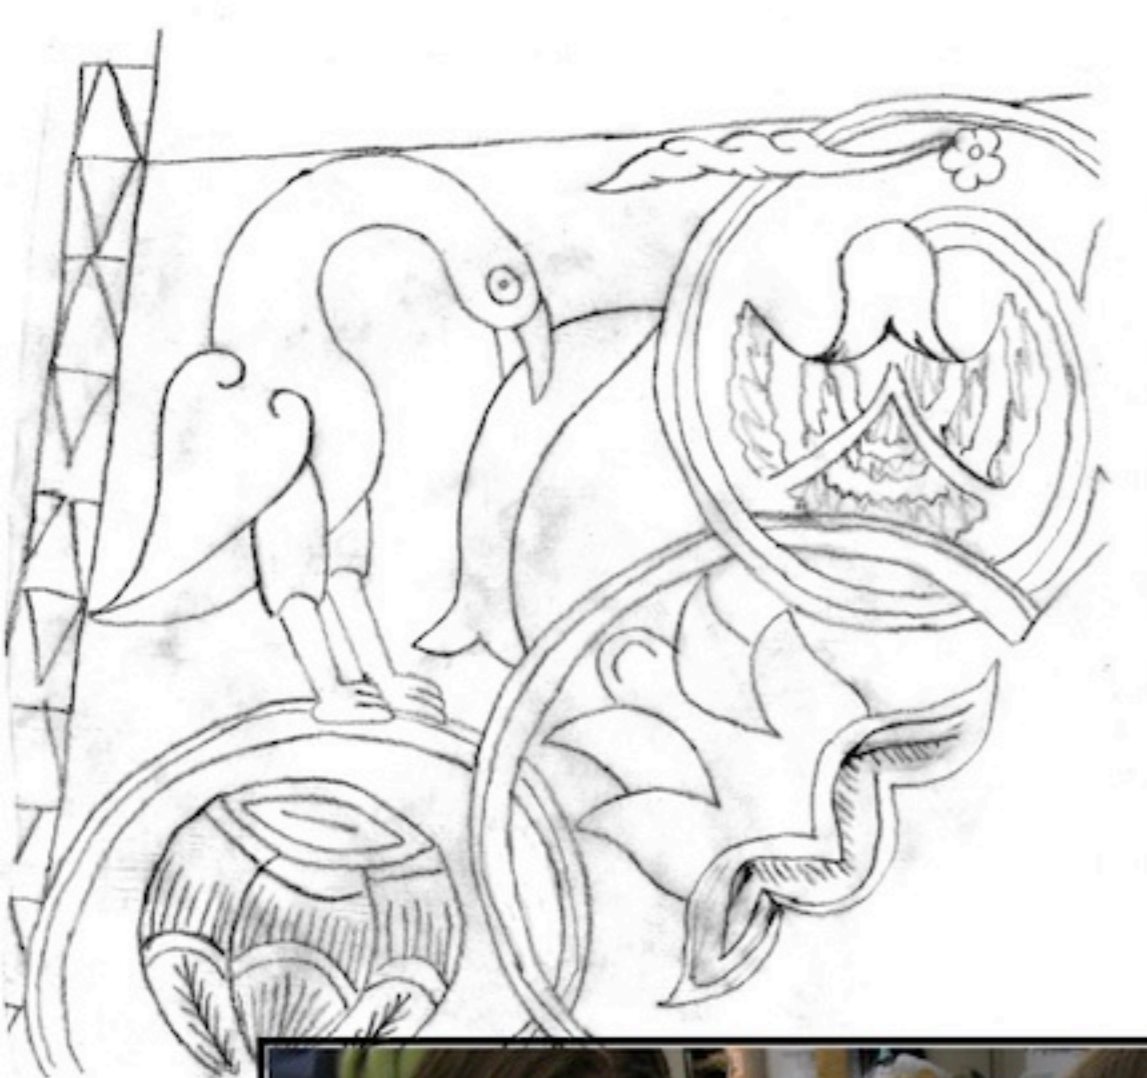

Entrance to the Prayer Hall, a painting by Isidor Kaufmann, 1897-98

187. Gwoździec, detail
of the polychromy of the vault;
copied by A. Breier.

**North Ceiling color study.
A rendering of the original pre 1914 study by Alois Breier.**

GWOZDZIEC SYNAGOGUE
CUPOLA DEVELOPMENT
Scale = $\frac{3}{32}'' = 1'-0''$

EML 9/18/04

Making a model of the cupola

Full scale study of the composite animal from the north ceiling - for exploring scale, color, and painting methods and materials.

Studying and creating scale drawings the tent scallop detail .

Using the drawings of floral details and animals to produce tracings.

Photograph of Zodiac signs on upper north vault and Drawing from original documentation

Drawing of Zodiac Cancer sign for half scale model

Making pigment formulas and color boards to determine and standardize the colors for the entire painting based on archival color studies.

Wall painting study, North Wall
Source unknown,