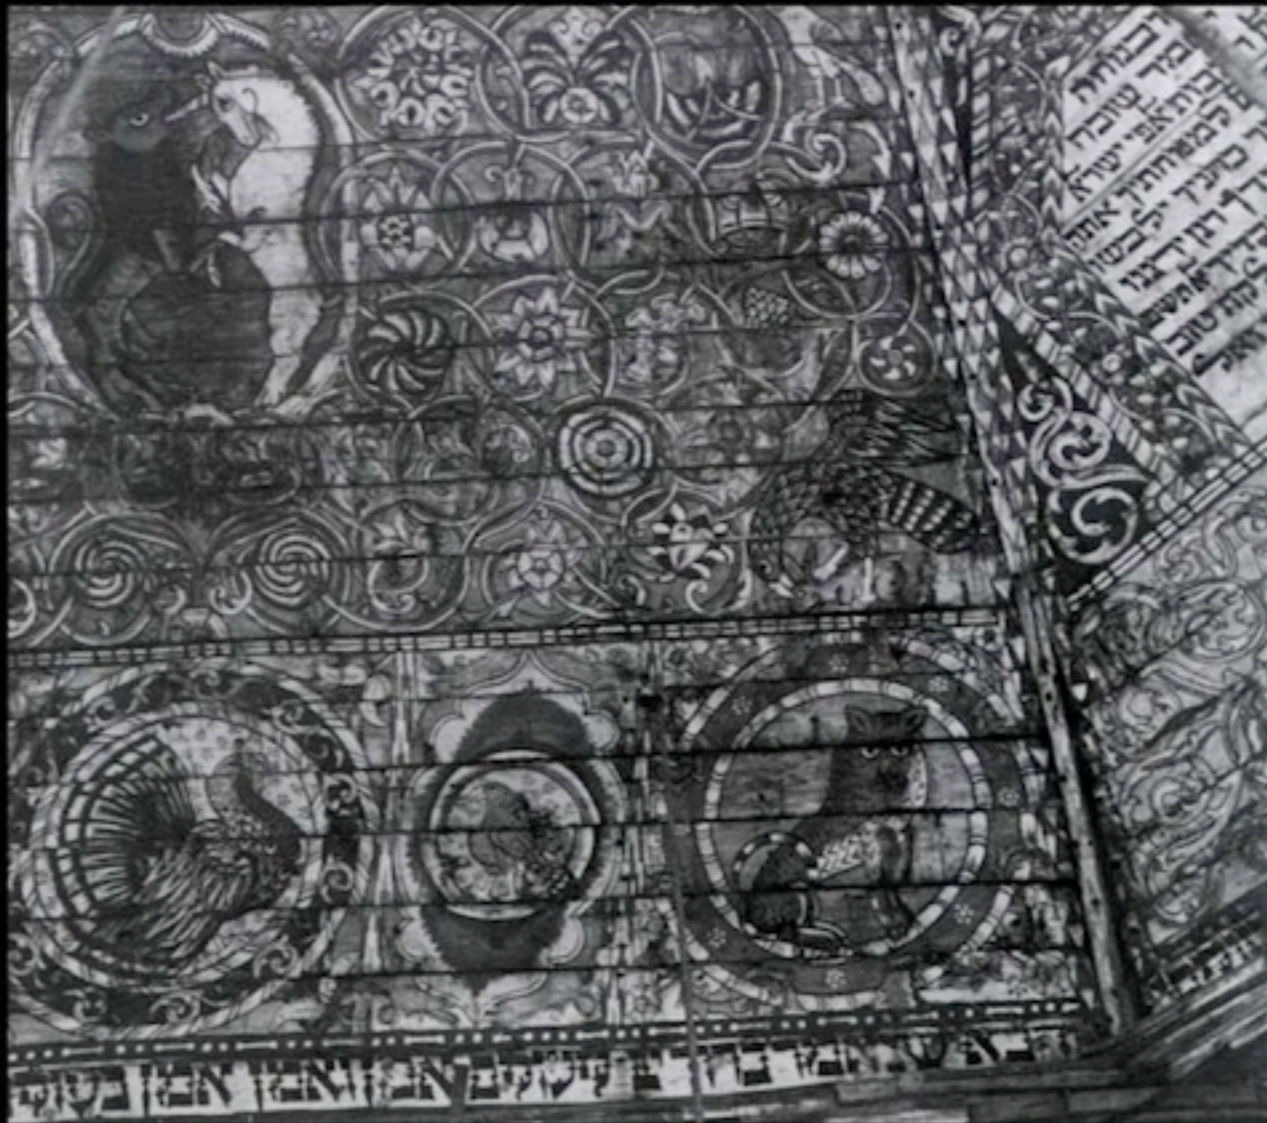

Making a model of the cupola

Full scale study of the composite animal from the north ceiling - for exploring scale, color, and painting methods and materials.