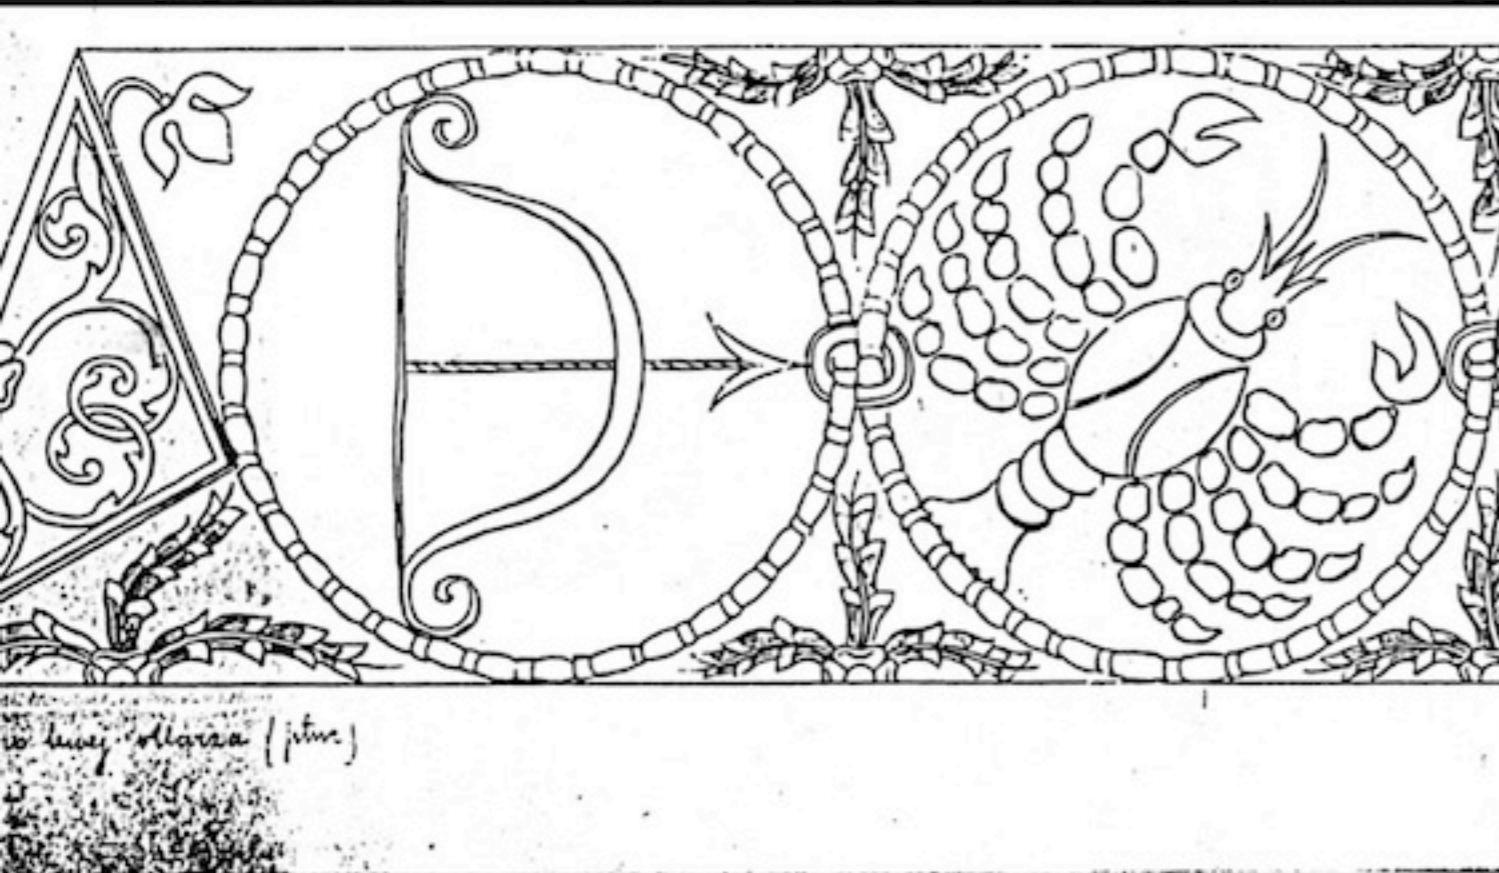

GWOZDZIEC SYNAGOGUE
CUPOLA DEVELOPMENT
Scale = $\frac{3}{32}'' = 1'-0''$

EML 9/18/04

Making a model of the cupola

Full scale study of the composite animal from the north ceiling - for exploring scale, color, and painting methods and materials.

Studying and creating scale drawings the tent scallop detail .

Using the drawings of floral details and animals to produce tracings.

Photograph of Zodiac signs on upper north vault and Drawing from original documentation

Drawing of Zodiac Cancer sign for half scale model

Making pigment formulas and color boards to determine and standardize the colors for the entire painting based on archival color studies.

Wall painting study, North Wall
Source unknown,