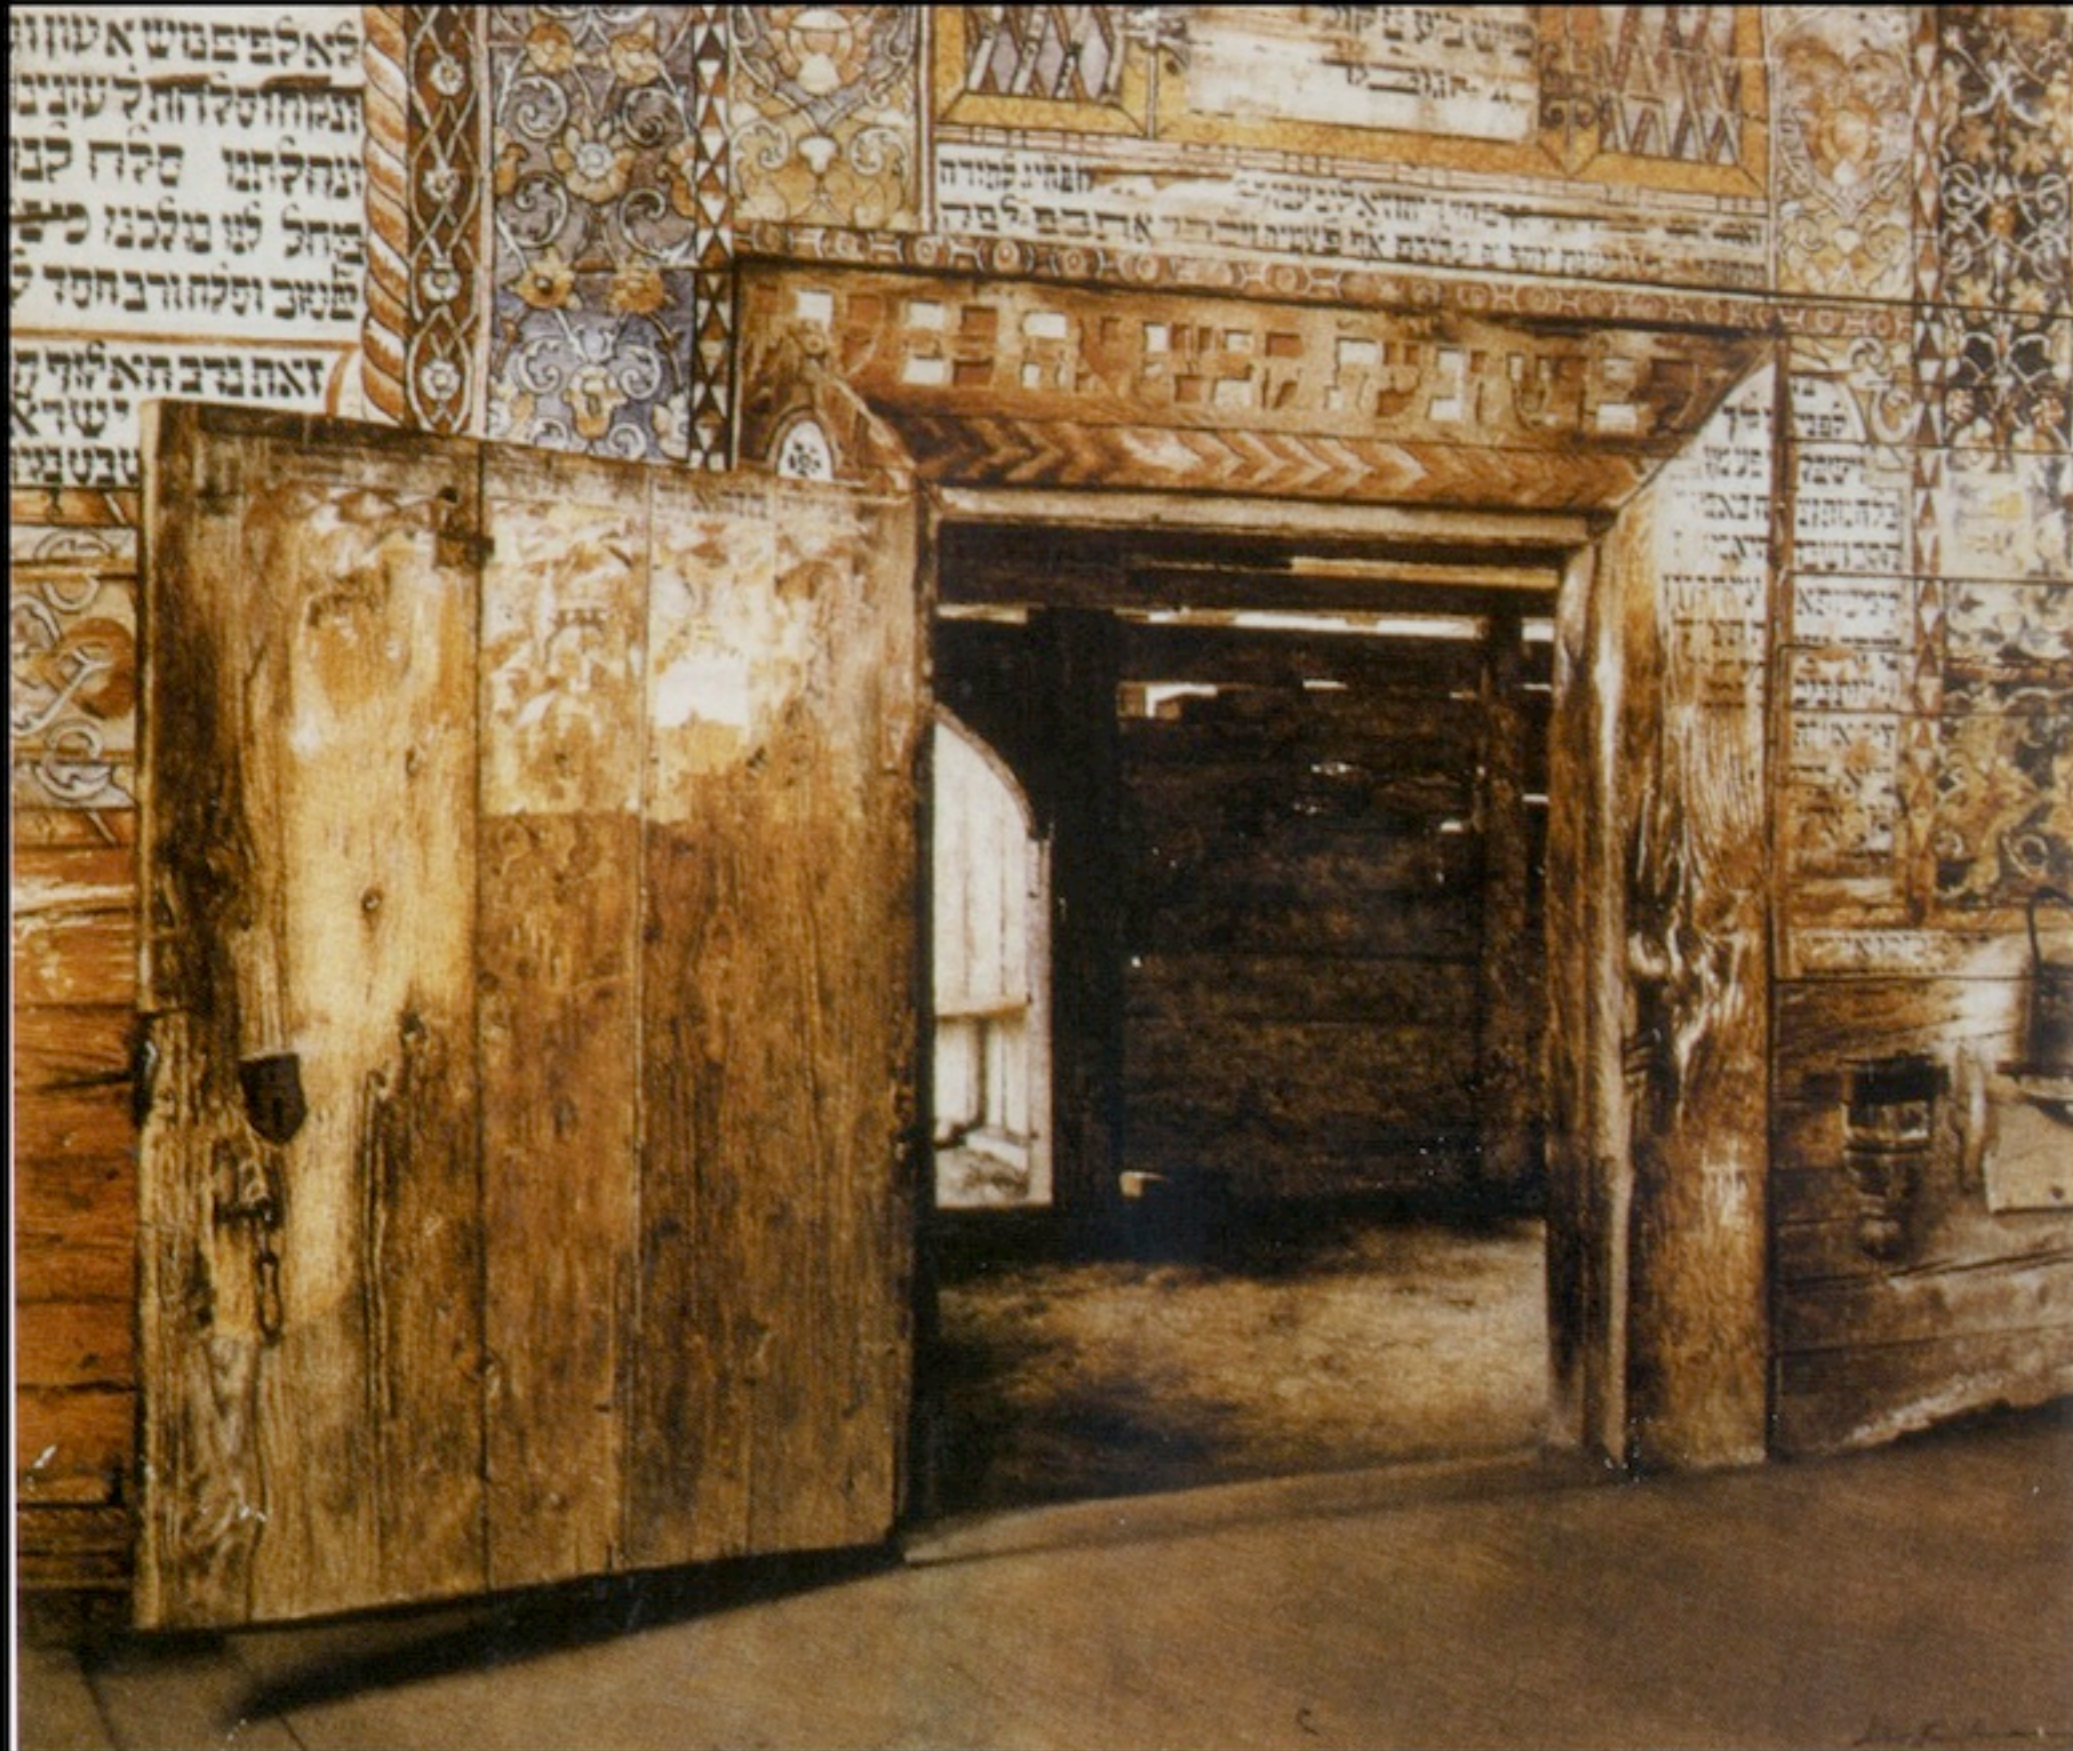

The Gwozdziec Synagogue Wooden Ceiling and Wall Paintings Projects

Handhouse Studio
www.handhouse.org

**Gwozdziec Vault,
facing north
Photograph by A. Breier, 1913**

PLATE 2. Section, Looking South, Gwoździec Synagogue. (Courtesy of the Tel Aviv Museum of Art.)

Entrance to the Prayer Hall, a painting by Isidor Kaufmann, 1897-98

187. Gwoździec, detail
of the polychromy of the vault;
copied by A. Breier.

**North Ceiling color study.
A rendering of the original pre 1914 study by Alois Breier.**

GWOZDZIEC SYNAGOGUE
CUPOLA DEVELOPMENT
Scale = $\frac{3}{32}'' = 1'-0''$

EML 9/18/04

Making a model of the cupola

Full scale study of the composite animal from the north ceiling - for exploring scale, color, and painting methods and materials.