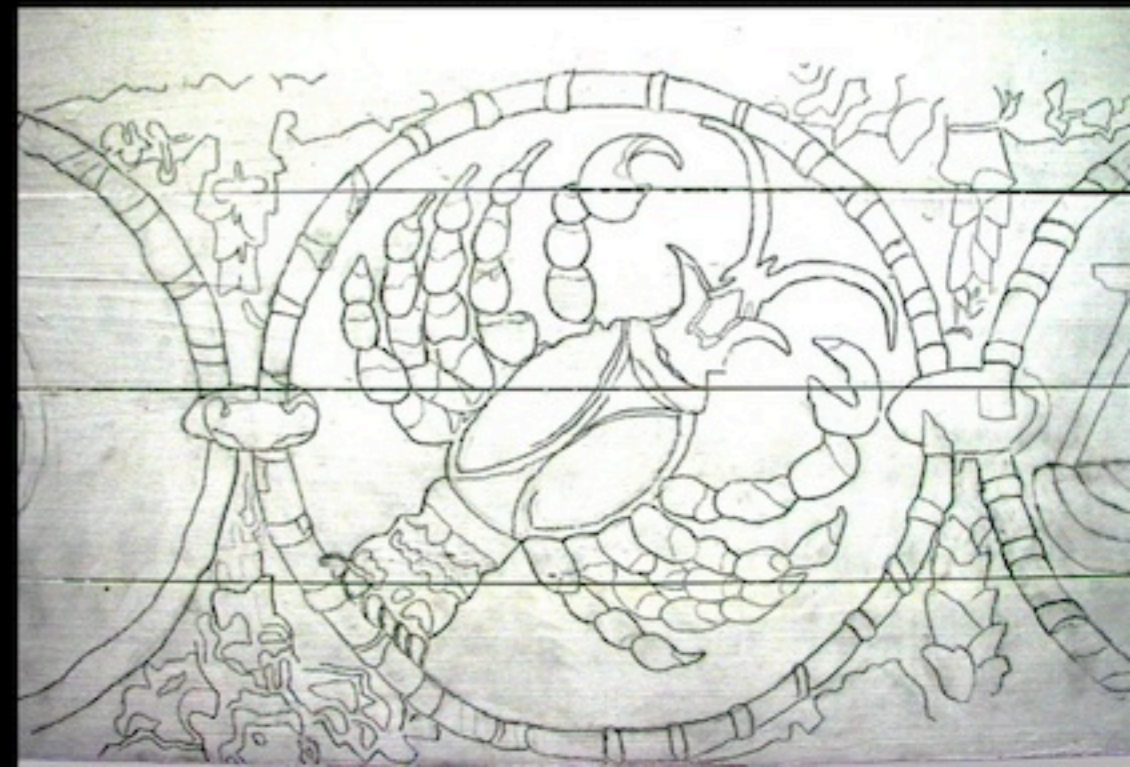

GWOZDZIEC SYNAGOGUE
CUPOLA DEVELOPMENT
Scale = $\frac{3}{32}'' = 1'-0''$

EML 9/18/04

Making a model of the cupola

Full scale study of the composite animal from the north ceiling - for exploring scale, color, and painting methods and materials.

Studying and creating scale drawings the tent scallop detail .

Using the drawings of floral details and animals to produce tracings.

Photograph of Zodiac signs on upper north vault and Drawing from original documentation

Drawing of Zodiac Cancer sign for half scale model

Making pigment formulas and color boards to determine and standardize the colors for the entire painting based on archival color studies.

Wall painting study, North Wall
Source unknown,

Painting the South Ceiling

Photograph of the South Ceiling from 1914

Painting the scallop motifs and boarder details.

Learning calligraphy for the Hebrew text

Painting Pendentives Oberlin Winter Session 2009