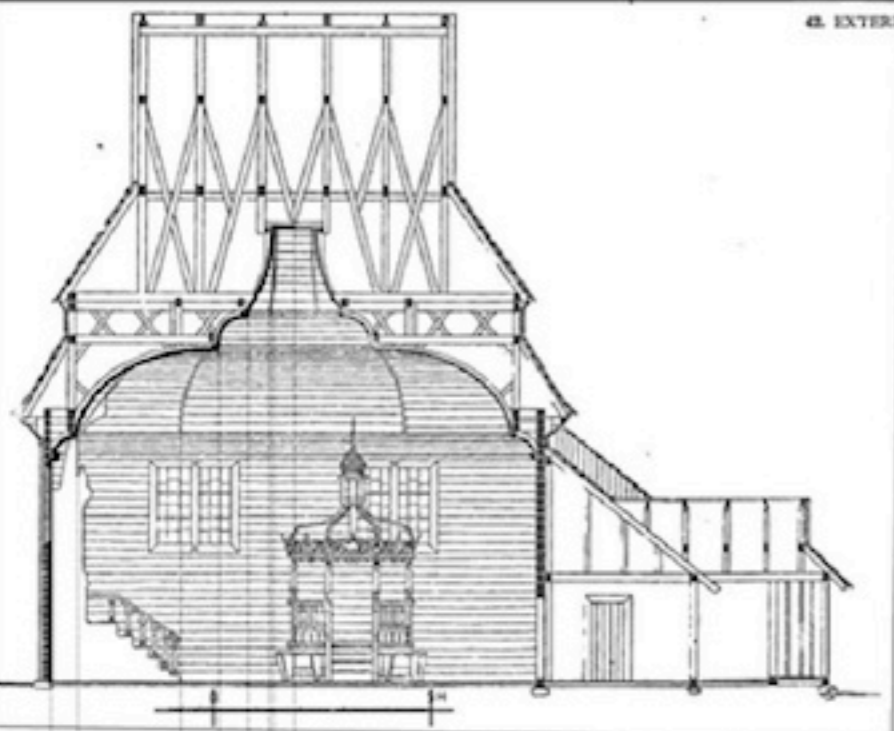

The Gwozdziec Synagogue Wooden Ceiling and Wall Paintings Projects

Handhouse Studio
www.handhouse.org

**Gwozdziec Vault,
facing north
Photograph by A. Breier, 1913**

PLATE 2. Section, Looking South, Gwoździec Synagogue. (Courtesy of the Tel Aviv Museum of Art.)

Entrance to the Prayer Hall, a painting by Isidor Kaufmann, 1897-98

187. Gwoździec, detail
of the polychromy of the vault;
copied by A. Breier.

**North Ceiling color study.
A rendering of the original pre 1914 study by Alois Breier.**

GWOZDZIEC SYNAGOGUE
CUPOLA DEVELOPMENT
Scale = $\frac{3}{32}'' = 1'-0''$

EML 9/18/04

Making a model of the cupola

Full scale study of the composite animal from the north ceiling - for exploring scale, color, and painting methods and materials.