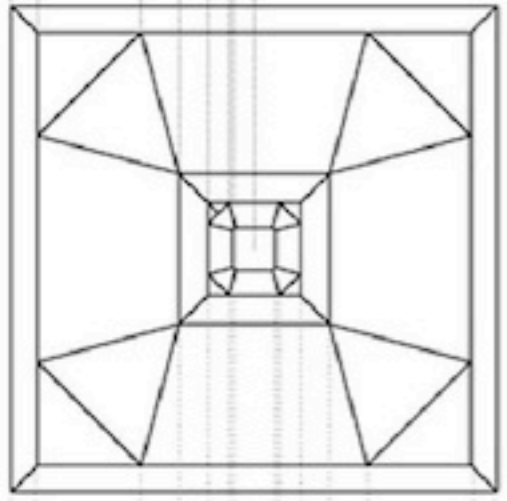

The Gwozdziec Synagogue Wooden Ceiling and Wall Paintings Projects

Handhouse Studio
www.handhouse.org

**Gwozdziec Vault,
facing north
Photograph by A. Breier, 1913**

PLATE 2. Section, Looking South, Gwoździec Synagogue. (Courtesy of the Tel Aviv Museum of Art.)

Entrance to the Prayer Hall, a painting by Isidor Kaufmann, 1897-98

187. Gwoździec, detail
of the polychromy of the vault;
copied by A. Breier.

**North Ceiling color study.
A rendering of the original pre 1914 study by Alois Breier.**

GWOZDZIEC SYNAGOGUE
CUPOLA DEVELOPMENT
Scale = $\frac{3}{32}'' = 1'-0''$

EML 9/18/04

Making a model of the cupola

Full scale study of the composite animal from the north ceiling - for exploring scale, color, and painting methods and materials.