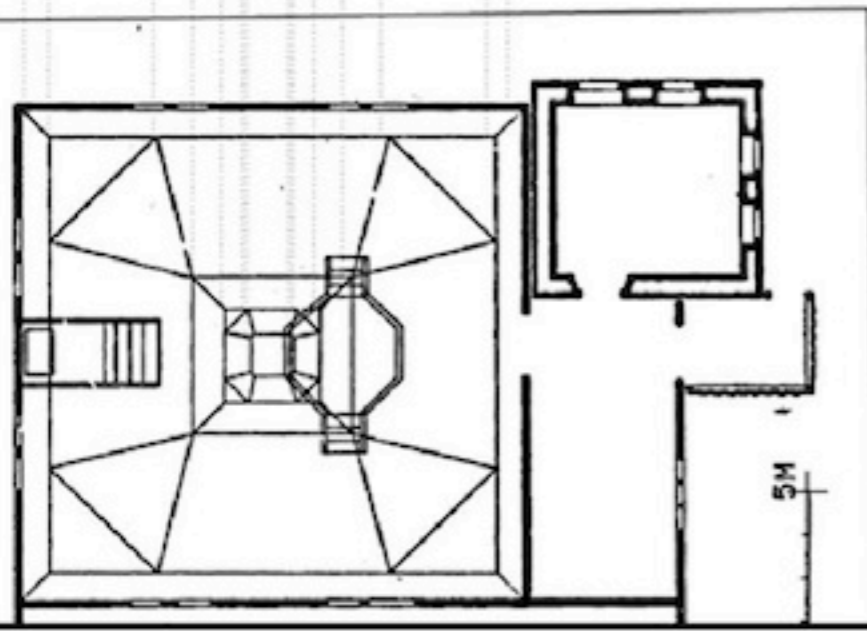

The Gwozdziec Synagogue Wooden Ceiling and Wall Paintings Projects

Handhouse Studio
www.handhouse.org

**Gwozdziec Vault,
facing north
Photograph by A. Breier, 1913**

PLATE 2. Section, Looking South, Gwoździec Synagogue. (Courtesy of the Tel Aviv Museum of Art.)

Entrance to the Prayer Hall, a painting by Isidor Kaufmann, 1897-98

187. Gwoździec, detail
of the polychromy of the vault;
copied by A. Breier.

**North Ceiling color study.
A rendering of the original pre 1914 study by Alois Breier.**

GWOZDZIEC SYNAGOGUE
CUPOLA DEVELOPMENT
Scale = $\frac{3}{32}'' = 1'-0''$

EML 9/18/04

Making a model of the cupola

Full scale study of the composite animal from the north ceiling - for exploring scale, color, and painting methods and materials.