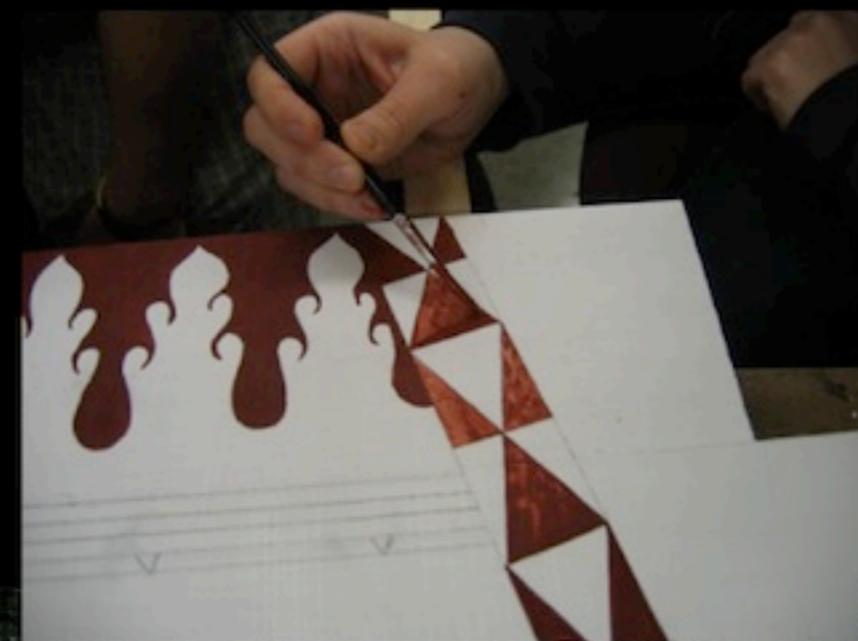

Studying and creating scale drawings the tent scallop detail .

Using the drawings of floral details and animals to produce tracings.

Photograph of Zodiac signs on upper north vault and Drawing from original documentation

Drawing of Zodiac Cancer sign for half scale model

Making pigment formulas and color boards to determine and standardize the colors for the entire painting based on archival color studies.

Wall painting study, North Wall
Source unknown,

Painting the South Ceiling

Photograph of the South Ceiling from 1914

Painting the scallop motifs and boarder details.

Learning calligraphy for the Hebrew text

Painting Pendentives Oberlin Winter Session 2009