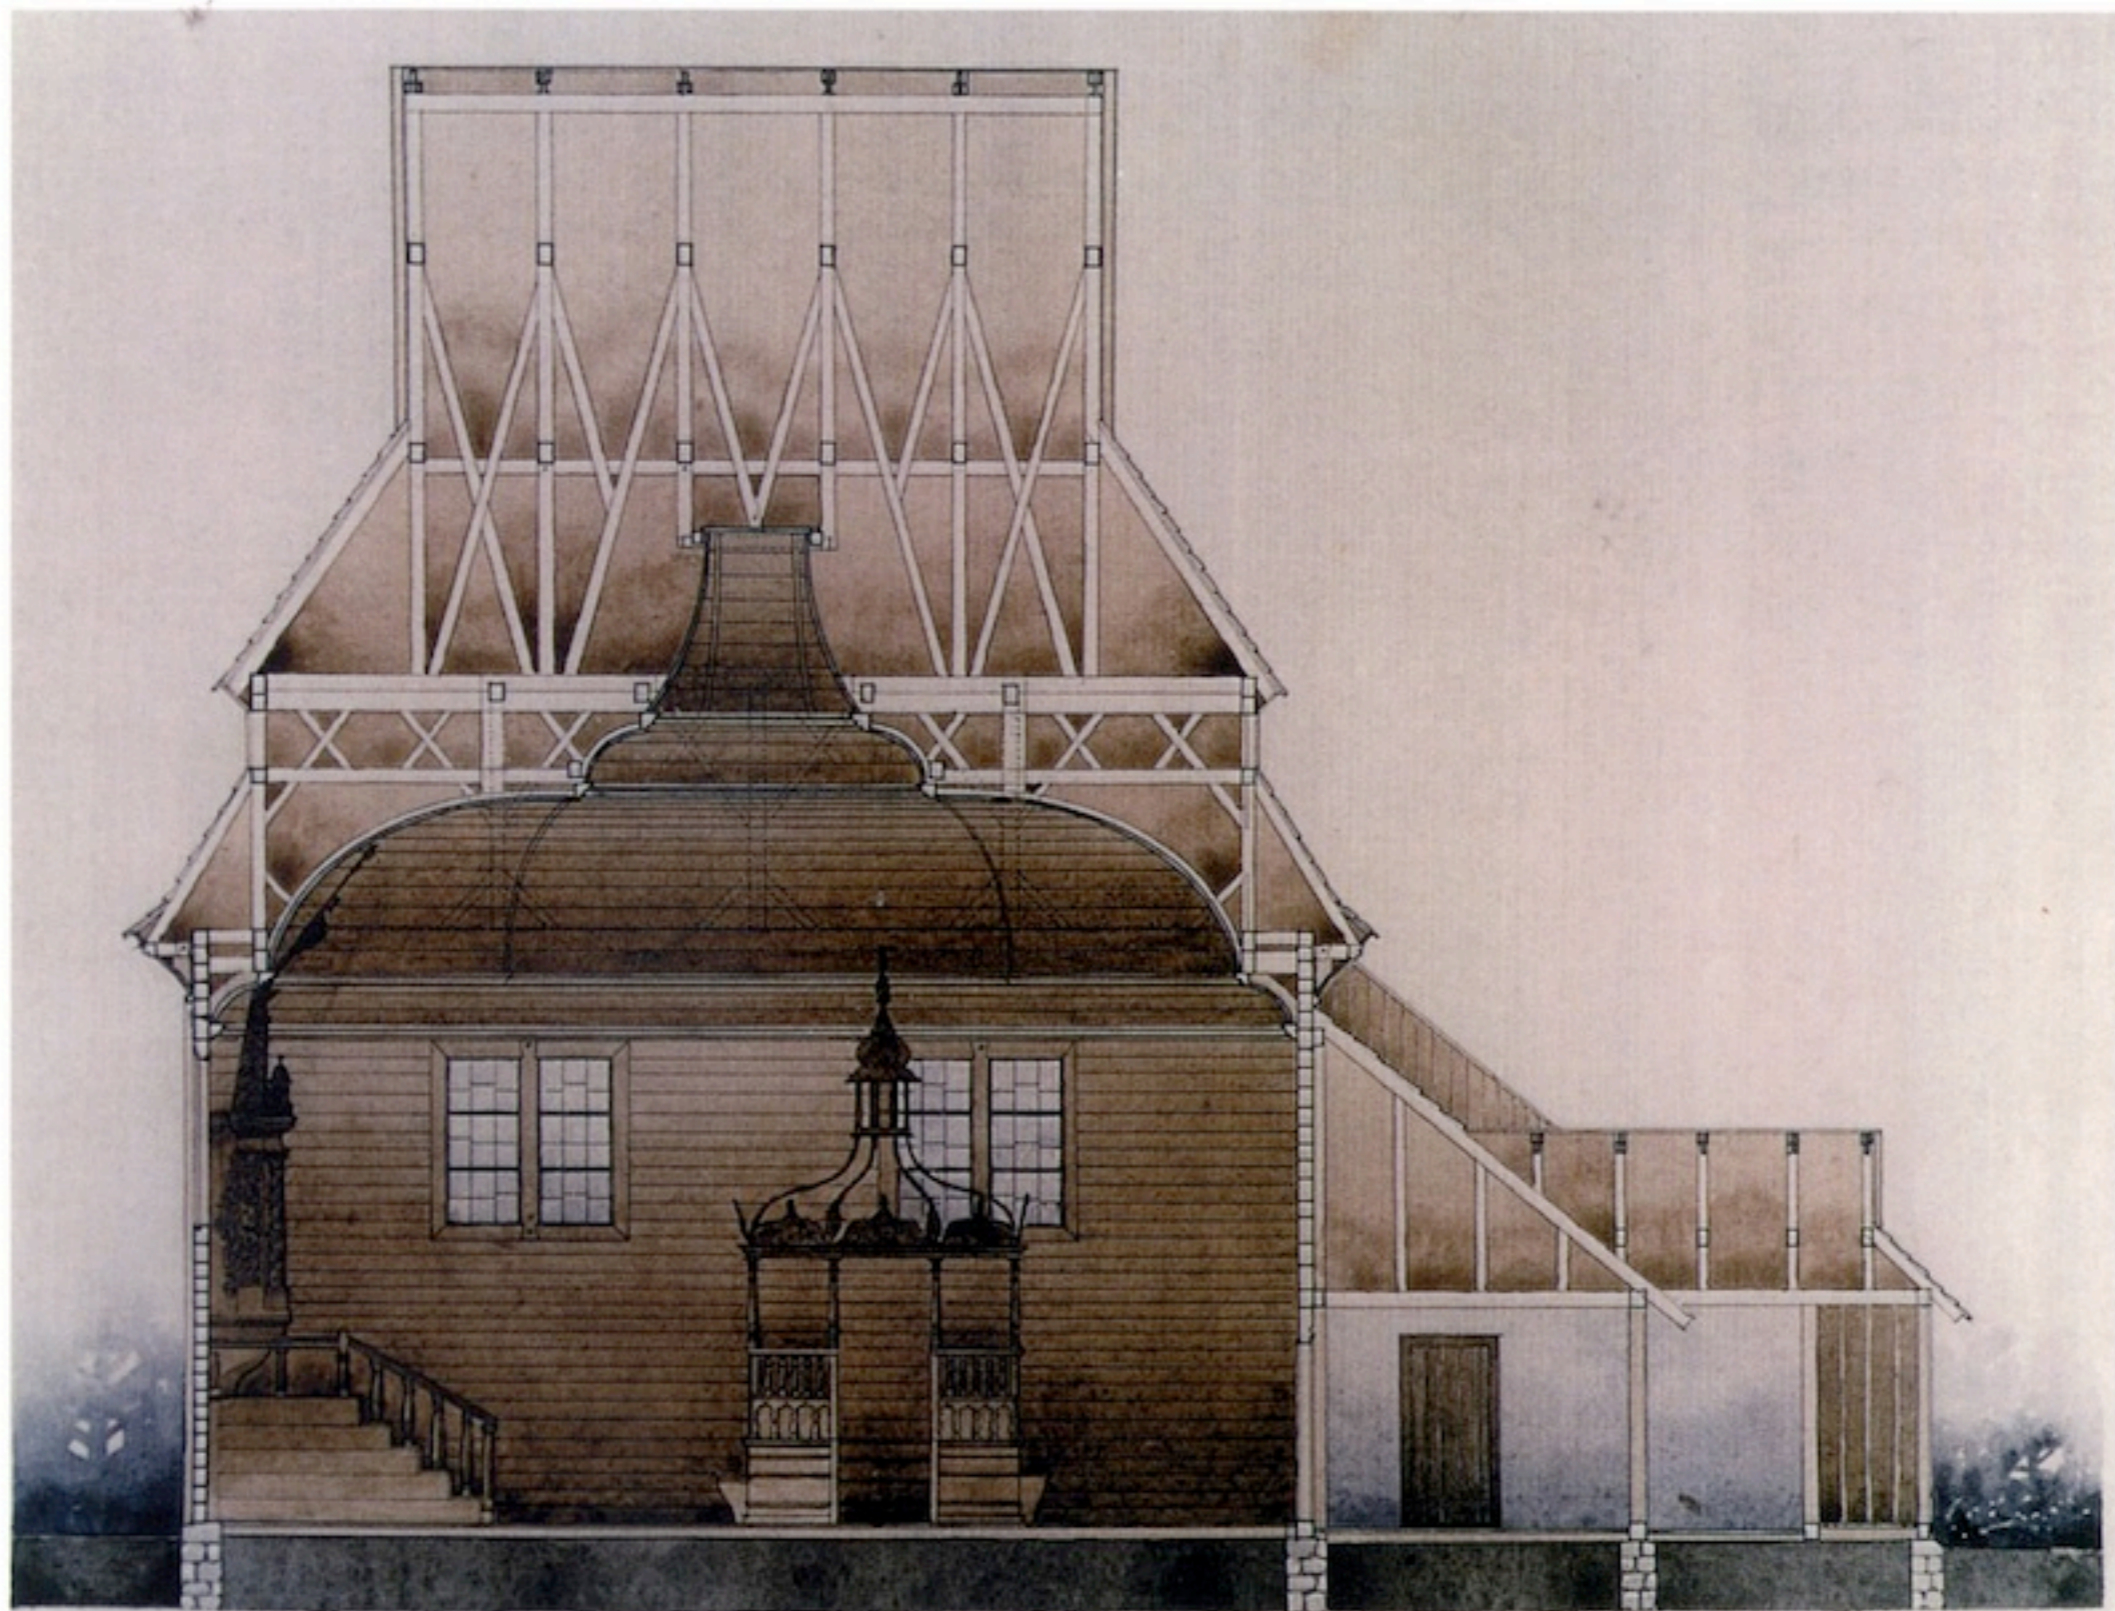

The Gwozdziec Synagogue Wooden Ceiling and Wall Paintings Projects

Handhouse Studio
www.handhouse.org

**Gwozdziec Vault,
facing north
Photograph by A. Breier, 1913**

PLATE 2. Section, Looking South, Gwoździec Synagogue. (Courtesy of the Tel Aviv Museum of Art.)

Entrance to the Prayer Hall, a painting by Isidor Kaufmann, 1897-98

187. Gwoździec, detail
of the polychromy of the vault;
copied by A. Breier.

**North Ceiling color study.
A rendering of the original pre 1914 study by Alois Breier.**

GWOZDZIEC SYNAGOGUE
CUPOLA DEVELOPMENT
Scale = $\frac{3}{32}'' = 1'-0''$

EML 9/18/04

Making a model of the cupola

Full scale study of the composite animal from the north ceiling - for exploring scale, color, and painting methods and materials.